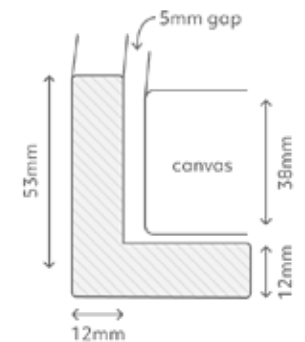

- Pro-lab print on demand process with 100+ year colour guarantee
- 38mm canvas frame depth
- Two edge finishing options (white or image wrap)
- Stretcher bars milled from the finest quality European kiln-dried knotless pine
- Tensioning 'wedges' and finger joints
- Handmade by experienced canvas framers

Framed canvas

Transform a standard canvas into a special work of art.

Our superior framed canvas prints feature a 38mm stretched canvas within a traditional picture frame. The simple addition of a wooden picture frame gives a completely different 'look' to your Giclée printed wall art; quite distinct to a standard canvas.

The thin frame sits approximately 5mm from the edge of the canvas helping to create a floating border.

- Superior float frame
- 38mm stretched canvas

Float frame specifications

Depth from wall	53mm
Face width (frame)	12mm
Face width (gap)	5mm
Base width	32mm
Rebate depth	40mm