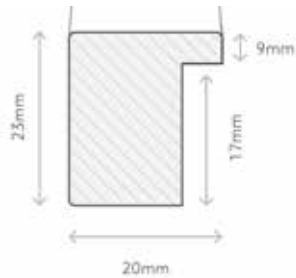

Your design is Giclée printed onto our premium Enhanced Matte Art (EMA) paper, finished and supplied to your customer with our hand-crafted solid wooden poster hangers.

- Magnetic wooden strips hold your print in place without tearing or marking
- Available in black, white and natural oak
- Each hanging kit contains four wooden strips and colour coordinated hanging cords
- Range of sizes between 30 and 100cm, in both portrait and landscape orientations
- Wooden poster hangers - without prints - are available to purchase separately

Dimensions

- 8.9" (22.5cm)
- 12.6" (32cm)
- 16.5" (42cm)
- 20.5" (52cm)
- 24.4" (62cm)
- 33.9" (86cm)

Framed prints

Classic

Budget framed poster

Framed photo tiles

Classic frame

Our most popular picture frame.

Classic frame specifications

Depth from wall	23mm
Face width	22mm
Rebate width	9mm
Rebate depth	17mm

Only available on Shopify in white, black and natural

Budget framed poster

Cheap picture frame with poster paper.