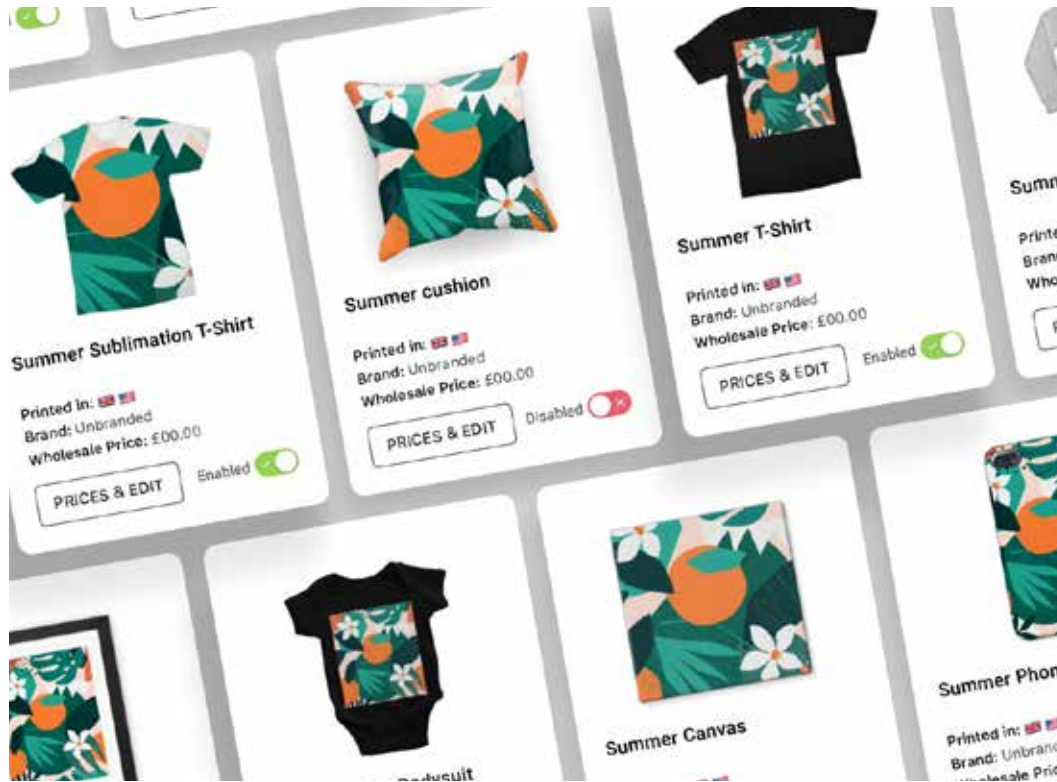

Solutions

Our software platform features all the tools and services you need to launch and scale a global print on demand business with Shopify.

We offer a suite of software solutions designed to help you rapidly grow your Shopify business. Choose from either our integrated app or simply order - singularly or in bulk - via our online ordering form.